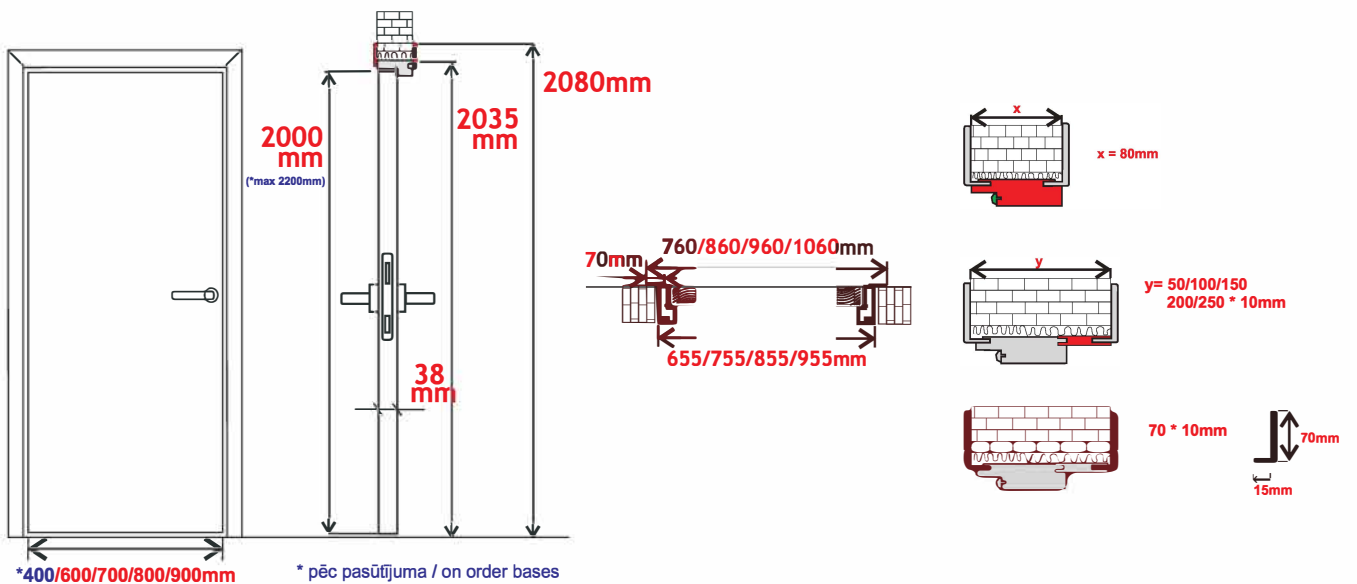

LAMINĒTAS DURVIS / LAMINATED DOORS