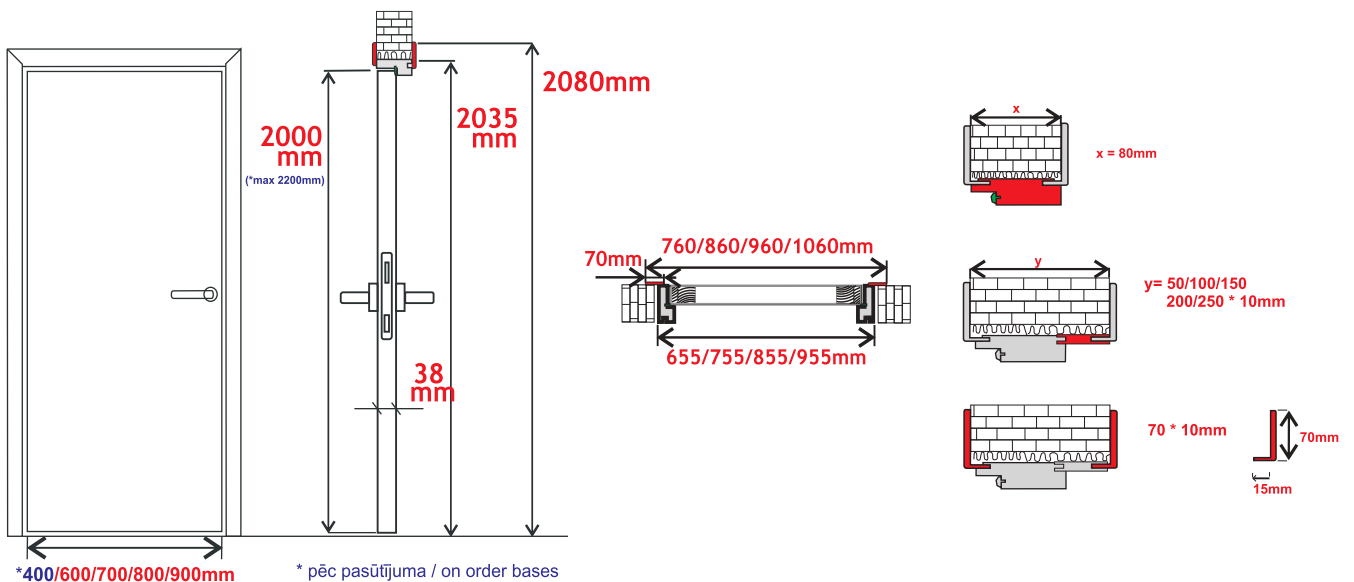

NANOFLEX 307 KRISTAL MARSHMALLOW

7-8 NEDĒĻAS WEEKS

LAMINĒTAS DURVIS / LAMINATED DOORS

NANOFLEX 308 MARSHMALLOW

NANOFLEX 309 MARSHMALLOW

NANOFLEX 403 MARSHMALLOW

NANOFLEX 403 KRISTAL MARSHMALLOW

LAMINĒTAS DURVIS / LAMINATED DOORS