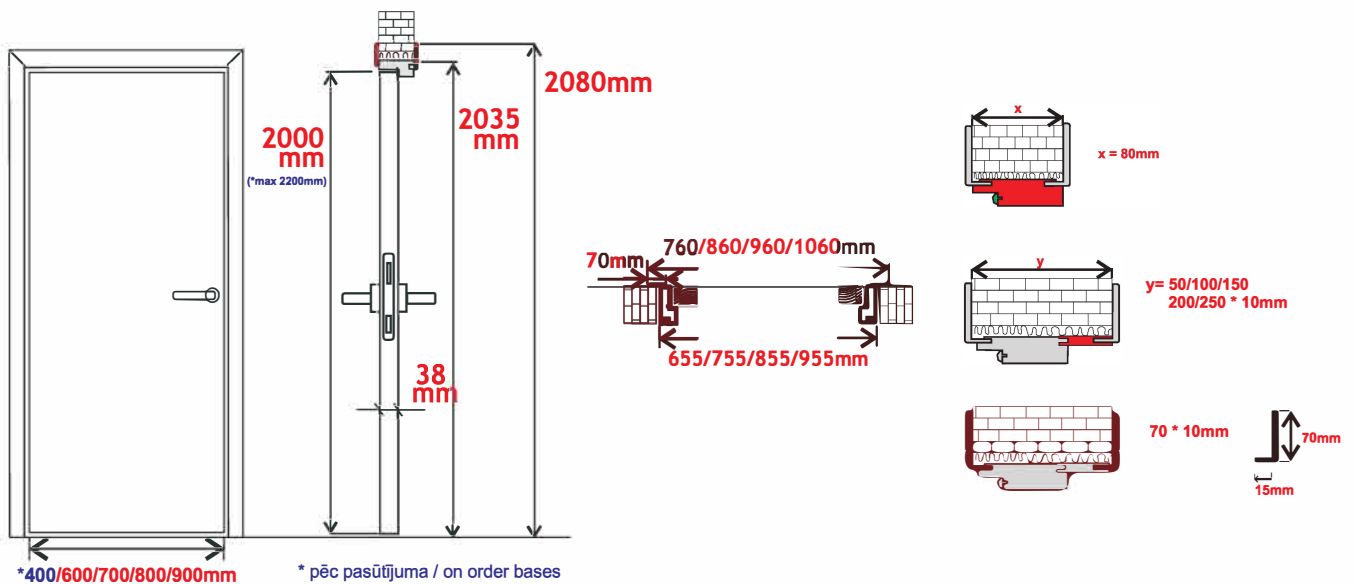

7-8 NEDĒLAS
WEEKS

LAMINĒTAS DURVIS / LAMINATED DOORS

NANOFLEX 104 MARSHMALLOW

7-8 NEDĒĻAS WEEKS

NANOFLEX 104 KRISTAL MARSHMALLOW

7-8 NEDĒĻAS WEEKS

NANOFLEX 106 MARSHMALLOW

7-8 NEDĒĻAS WEEKS