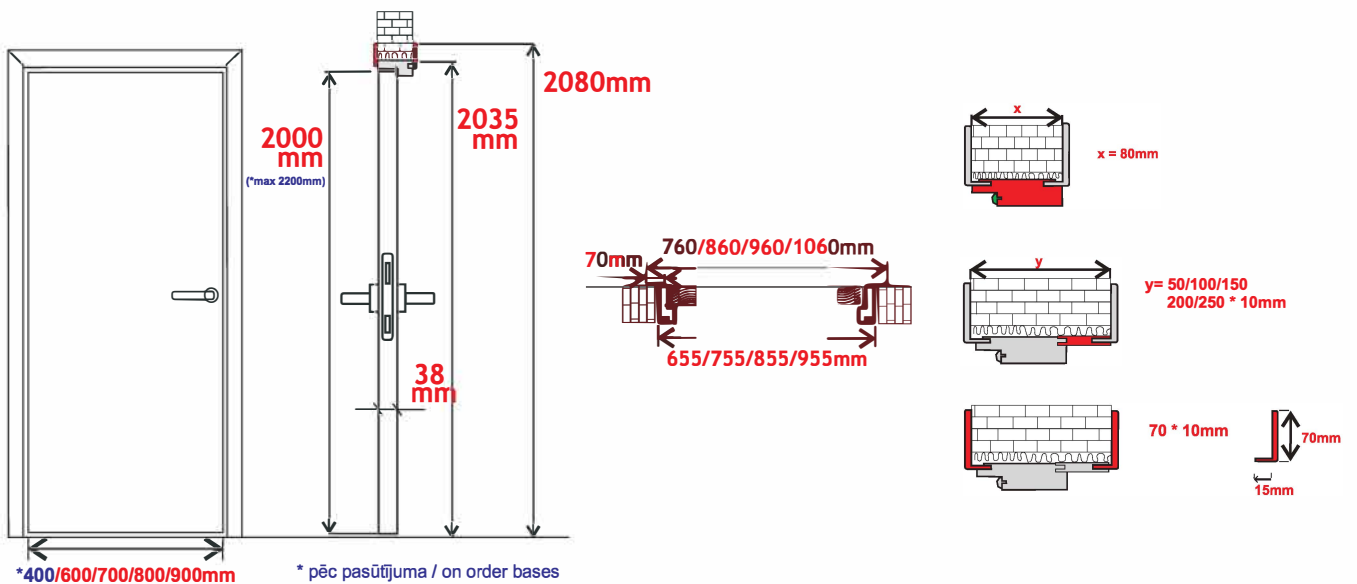

NANOFLEX 308 MARSHMALLOW

NANOFLEX 309 MARSHMALLOW

NANOFLEX 403 MARSHMALLOW

NANOFLEX 403 KRISTAL MARSHMALLOW