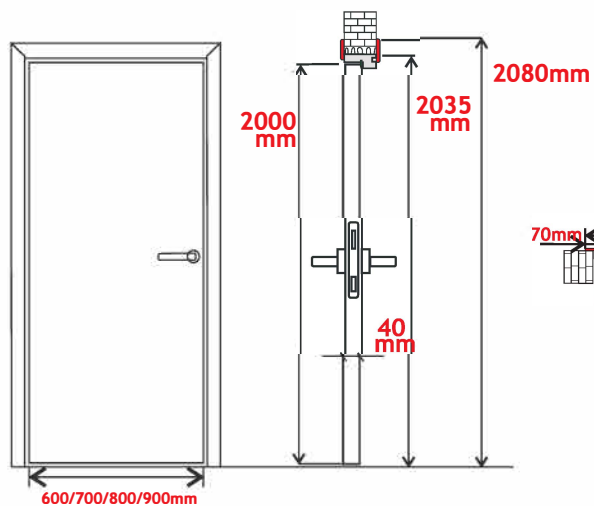

KRĀSOTAS DURVIS / PAINTED DOORS
ŪDENS BĀZES KRĀSA / WATER BASED PAINT

LIZA PRO

KRĀSOTAS DURVIS / PAINTED DOORS
ŪDENS BĀZES KRĀSA / WATER BASED PAINT

LIZA 091

$x = 80\text{mm}$

$y = 80 / 160 / 250 * 10\text{mm}$