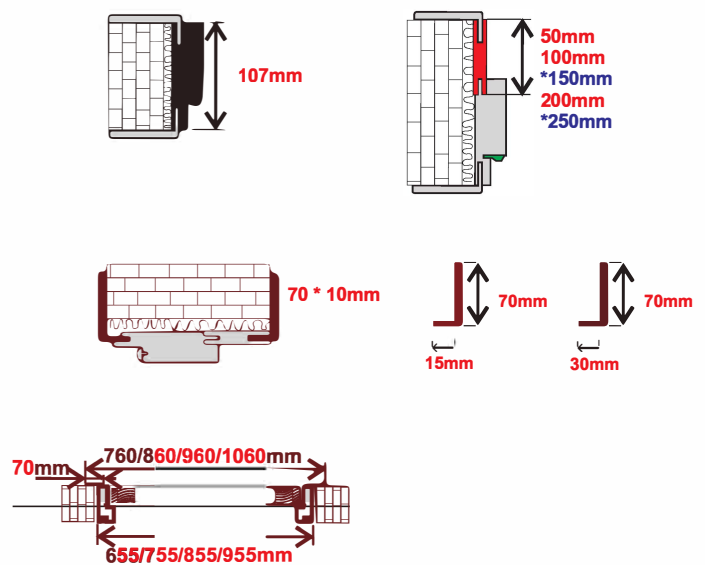

KRĀSOTAS DURVIS / PAINTED DOORS
PU BĀZES KRĀSA / PU BASED PAINT

LINDA 001

LINDA 002