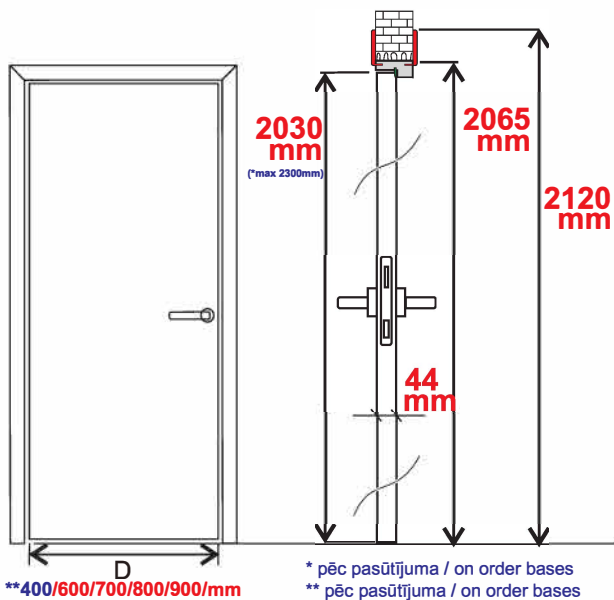

KRĀSOTAS DURVIS / PAINTED DOORS
PU BĀZES KRĀSA / PU BASED PAINT

LINDA 001

LINDA 002