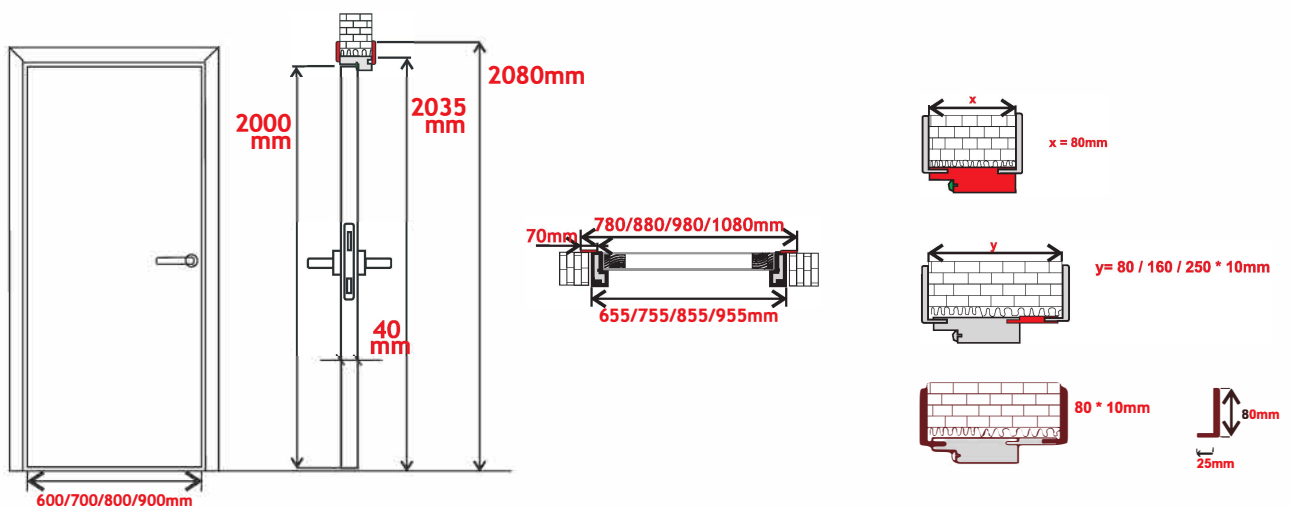

KRĀSOTAS DURVIS / PAINTED DOORS
ŪDENS BĀZES KRĀSA / WATER BASED PAINT

LIZA B 7.02

5-6 NEDELĀS
WEEKS

LIZA B 7.03

5-6 NEDELĀS
WEEKS

LIZA B 7.04

5-6 NEDELĀS
WEEKS

LIZA B 7.06

5-6 NEDELĀS
WEEKS