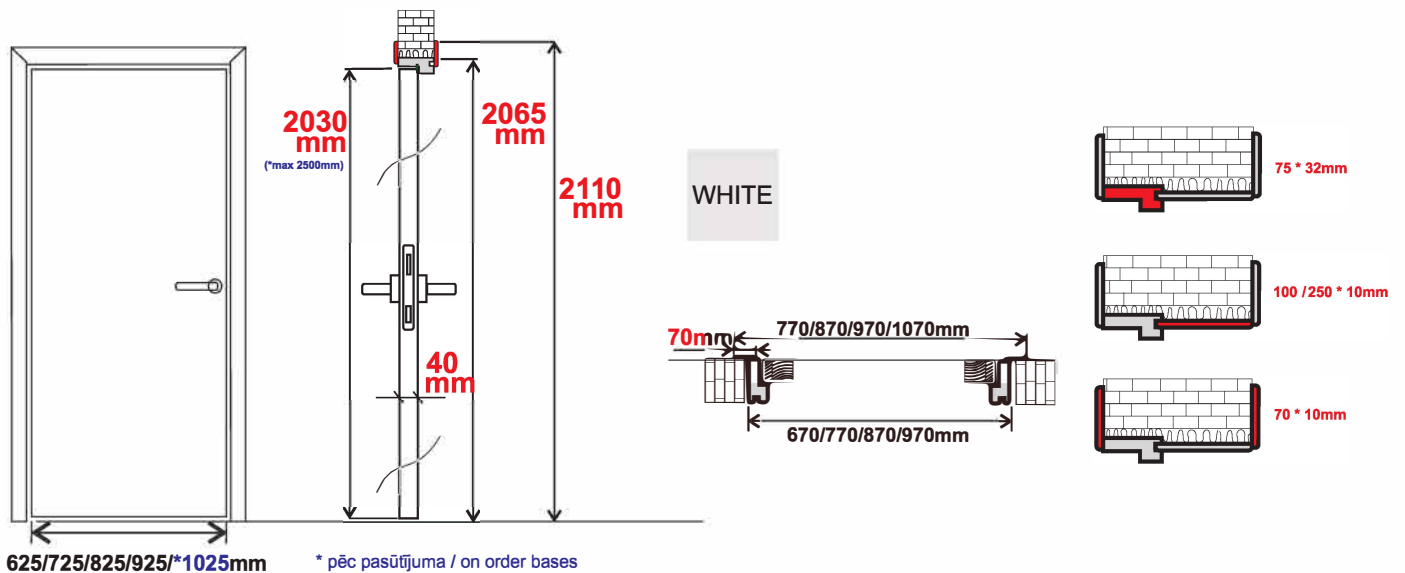

KRĀSOTAS DURVIS / PAINTED DOORS
ŪDENS BĀZES KRĀSA / WATER BASED PAINT

LIZA PRO

KRĀSOTAS DURVIS / PAINTED DOORS
ŪDENS BĀZES KRĀSA / WATER BASED PAINT

LIZA 091

$x = 80\text{mm}$

$y = 80 / 160 / 250 * 10\text{mm}$