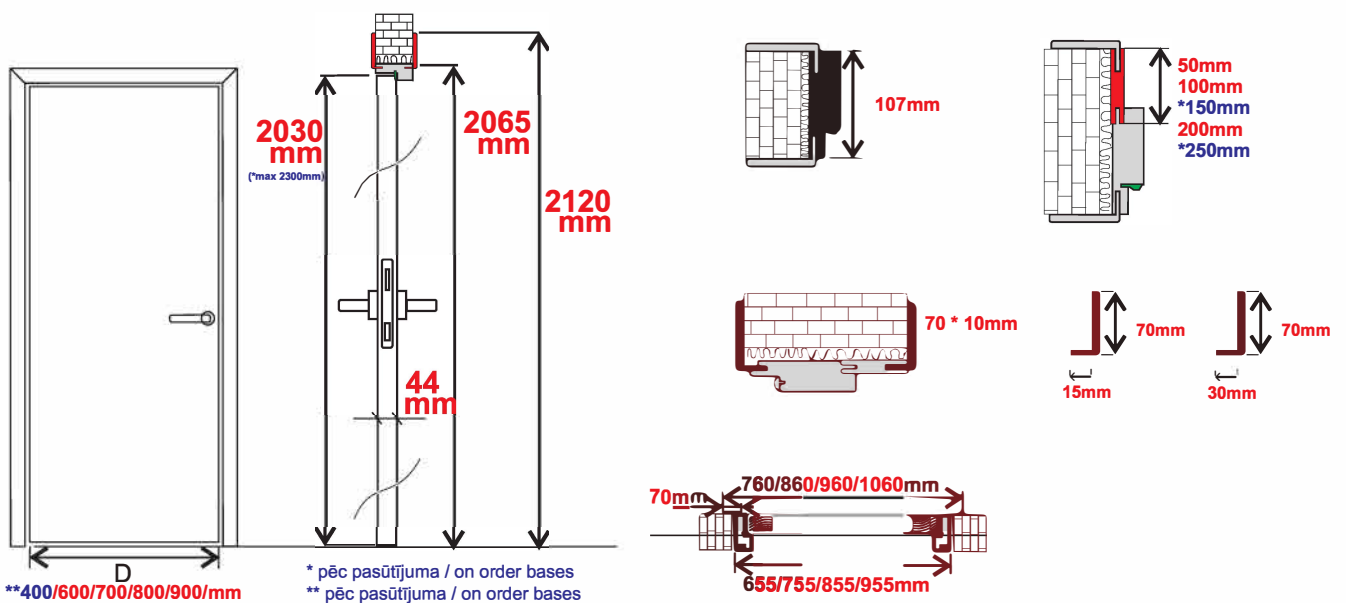

KRĀSOTAS DURVIS / PAINTED DOORS

PU BĀZES KRĀSA / PU BASED PAINT

LOZA 102