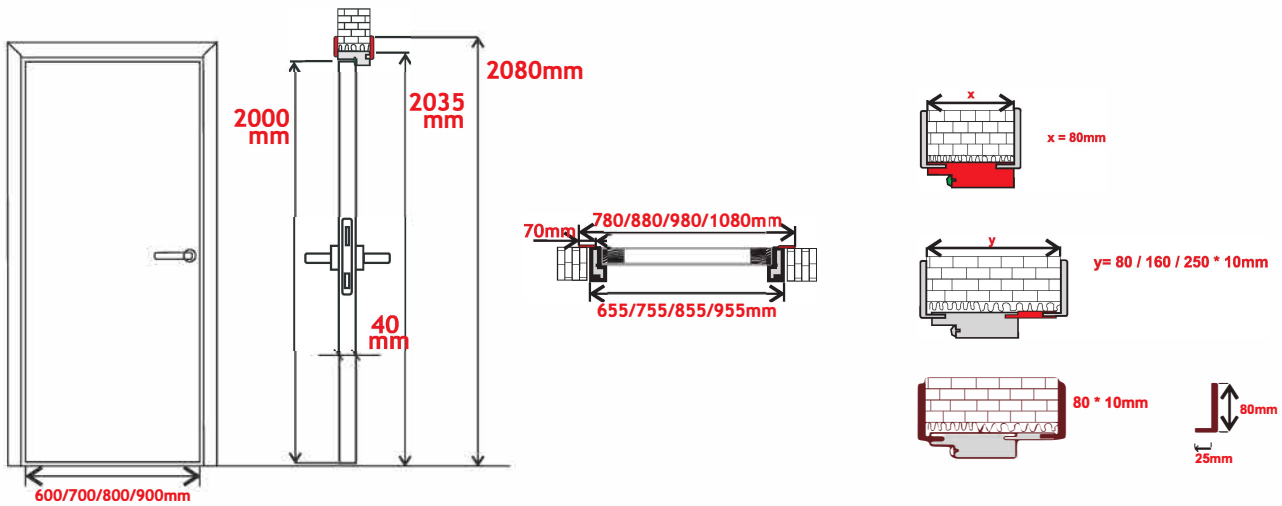

KRĀSOTAS DURVIS / PAINTED DOORS
ŪDENS BĀZES KRĀSA / WATER BASED PAINT

5-6 NEDEĻAS WEEKS

5-6 NEDEĻAS WEEKS

5-6 NEDEĻAS WEEKS

5-6 NEDEĻAS WEEKS

5-6 NEDEĻAS WEEKS

5-6 NEDEĻAS WEEKS

5-6 NEDEĻAS WEEKS

5-6 NEDEĻAS WEEKS